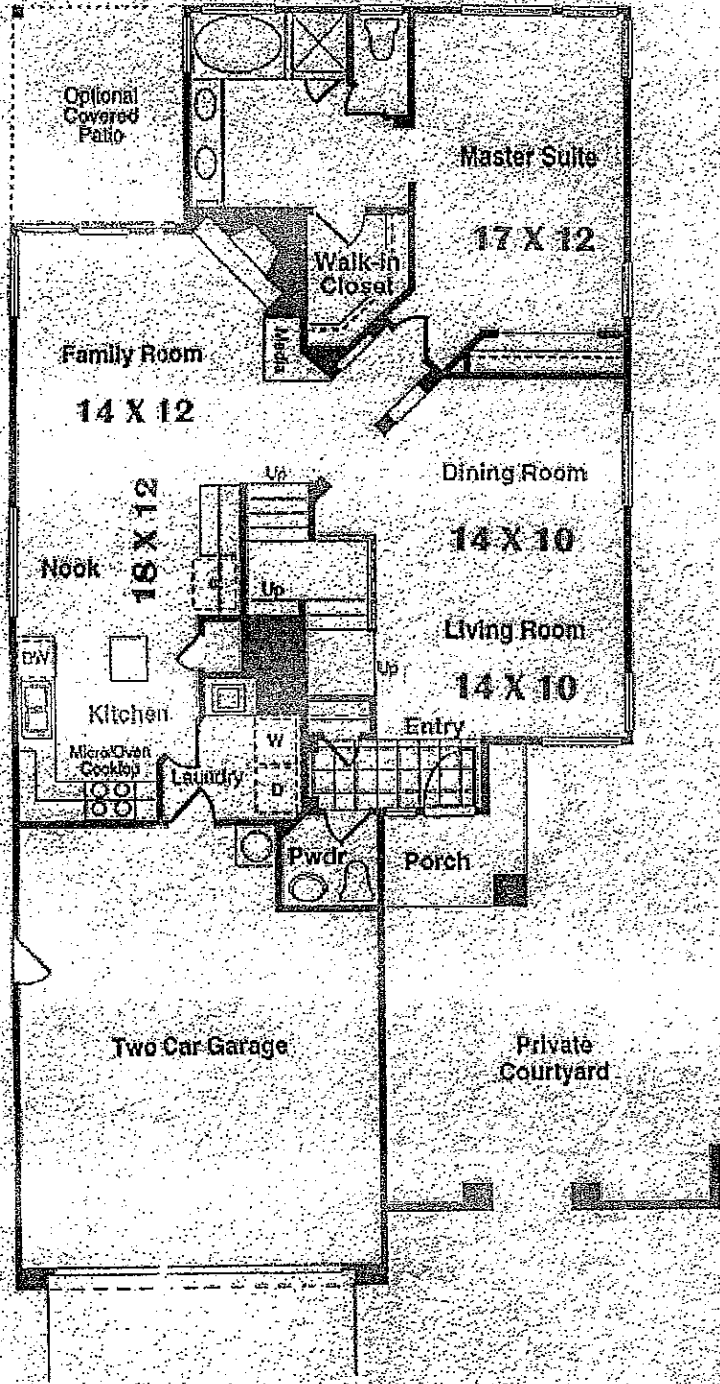

Athos

Please return w/ application

2149-2368 sq feet
2 bedroom 2.5 bathrooms
Featuring loft/library
Or 2 bedroom, 2.5 bath + loft
or 3 bed, 2.5 bath
2 car garage
Two Story