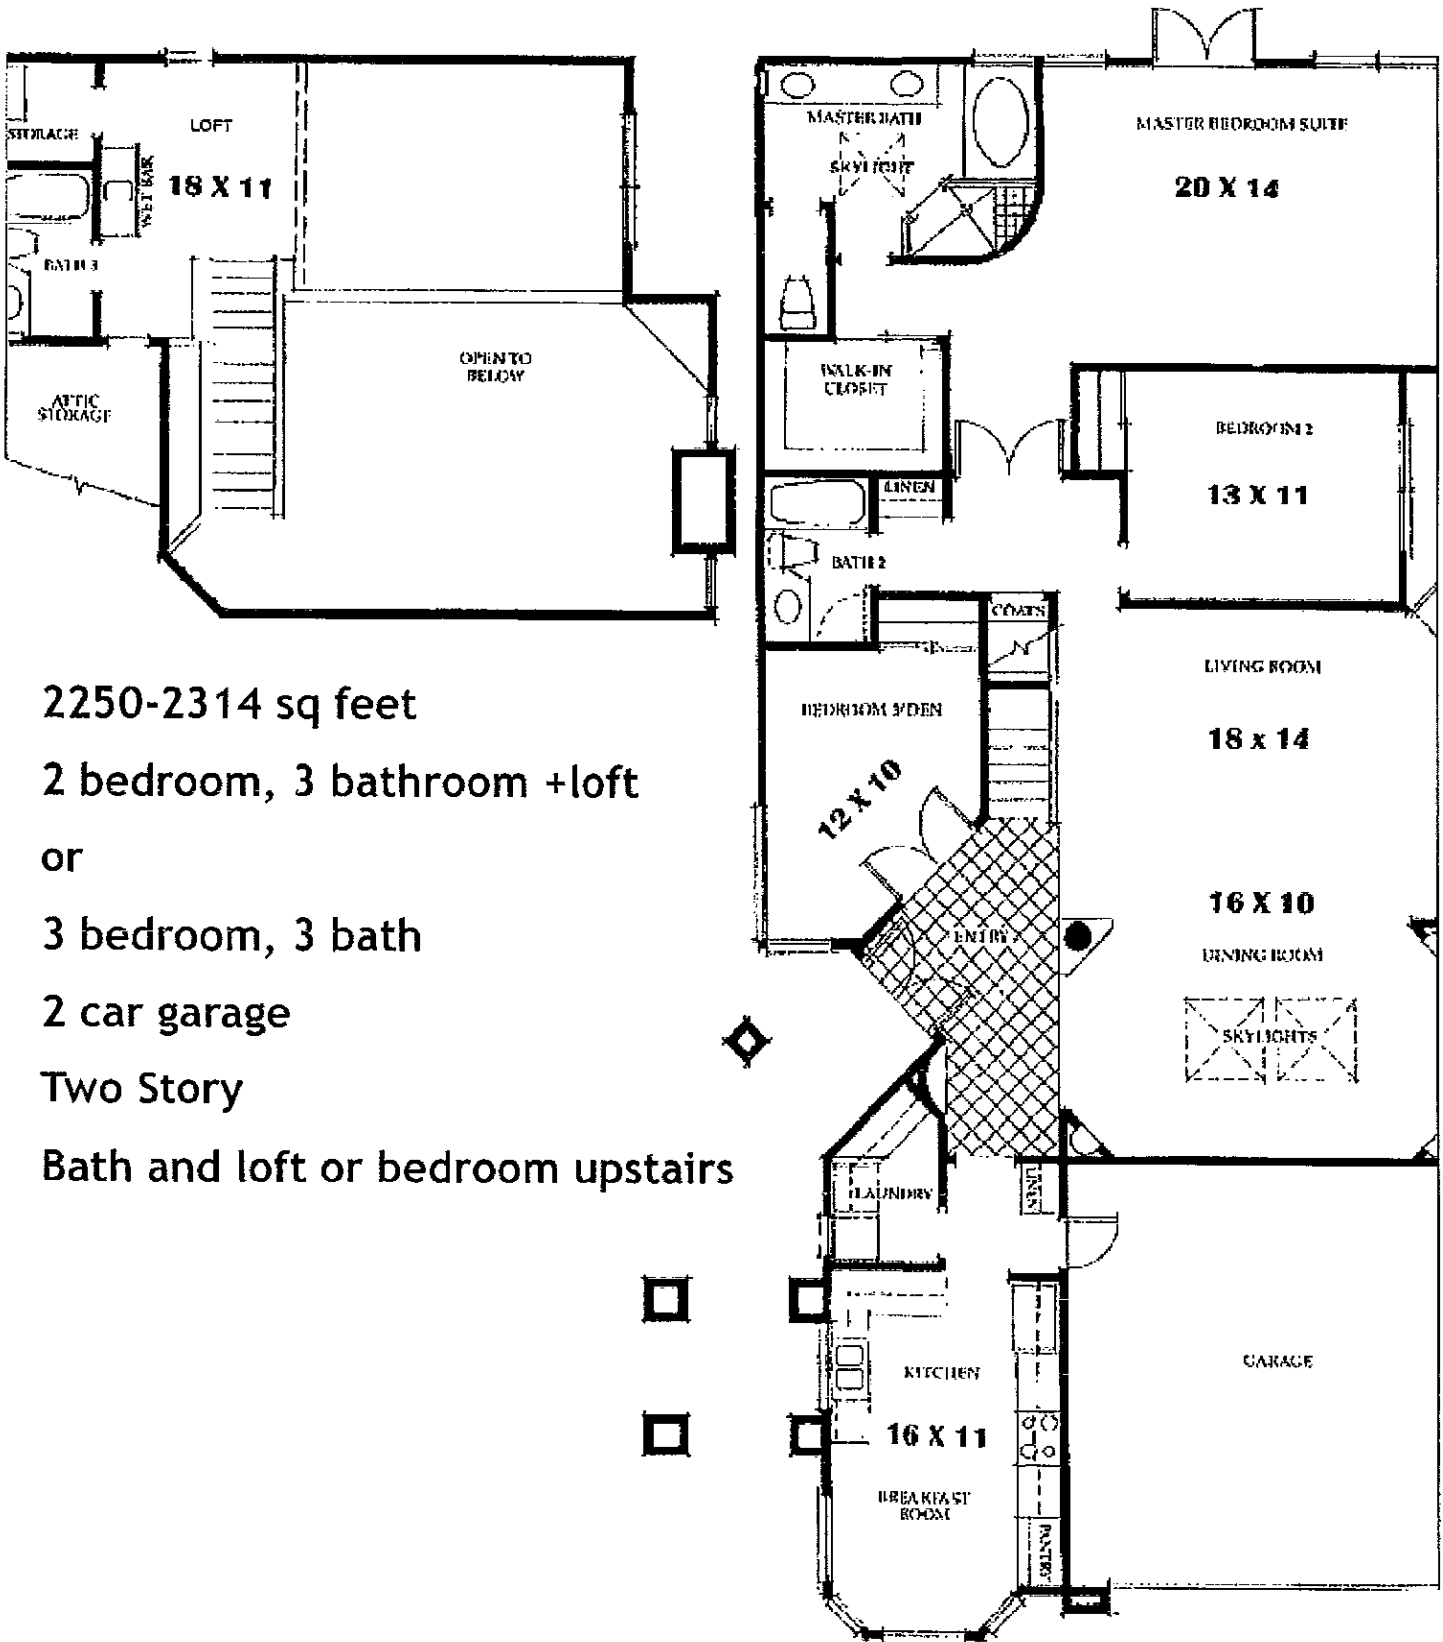

# Mystra

Detached

2250-2314 sq feet

2 bedroom, 3 bathroom +loft

or

3 bedroom, 3 bath

2 car garage

Two Story

Bath and loft or bedroom upstairs